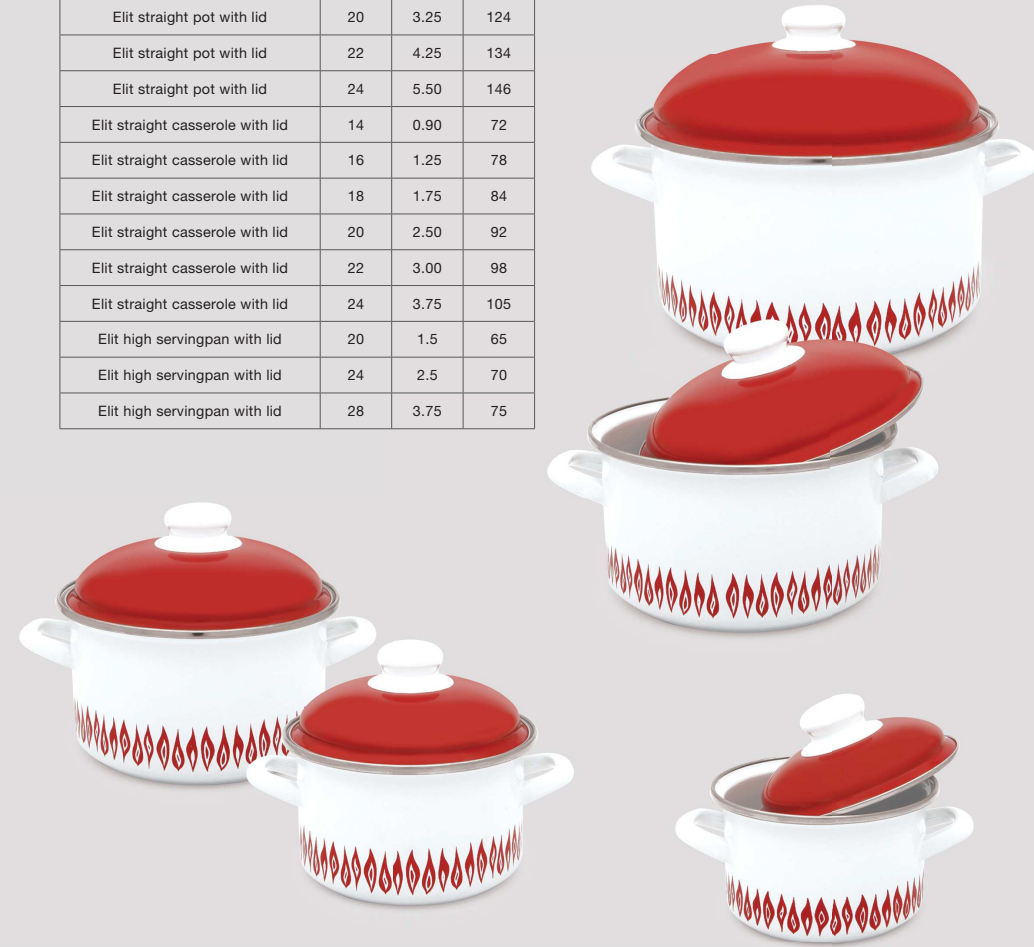

BINE DECORATED POTS

- Inside white (115) enamel coating
- Outside red (772) or green (566) or turquoise (551) or blue (488) or dark blue (489) enamel coating
- High-dome lid
- Enamel-on-steel side handles
- Silvery stainless steel rim
- Black plastic knob with stainless steel fingerplate

Product	Ø	Capacity	Height
	(cm)	(liter)	(mm)
Elit straight pot with lid	14	1.25	94
Elit straight pot with lid	16	1.75	104
Elit straight pot with lid	18	2.25	114
Elit straight pot with lid	20	3.25	124
Elit straight pot with lid	22	4.25	134
Elit straight pot with lid	24	5.50	146

FLAME DESIGNED POTS

Product	Ø	Capacity	Height
	(cm)	(liter)	(mm)
Elit straight pot with lid	14	1.25	94
Elit straight pot with lid	16	1.75	104
Elit straight pot with lid	18	2.25	114
Elit straight pot with lid	20	3.25	124
Elit straight pot with lid	22	4.25	134
Elit straight pot with lid	24	5.50	146
Elit straight casserole with lid	14	0.90	72
Elit straight casserole with lid	16	1.25	78
Elit straight casserole with lid	18	1.75	84
Elit straight casserole with lid	20	2.50	92
Elit straight casserole with lid	22	3.00	98
Elit straight casserole with lid	24	3.75	105
Elit high servingpan with lid	20	1.5	65
Elit high servingpan with lid	24	2.5	70
Elit high servingpan with lid	28	3.75	75

- Inside white (115) enamel coating
- Outside white (115) enamel coating with decor
- High-dome lid
- Enamel-on-steel side handles
- White plastic knob
- Silvery stainless steel rim